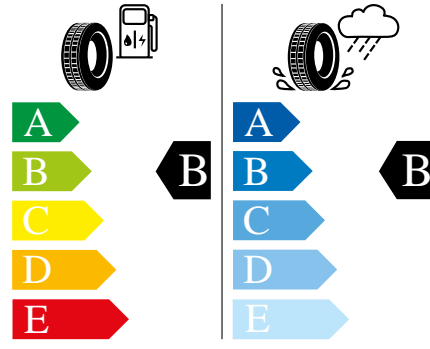

235/65 R16C 115/113R C2

2020/740

Continental 0451669

215.0/75.0 R16 C2

2020/740

Falken 326678

235/65 R16C 115/113 R C2

2020/740