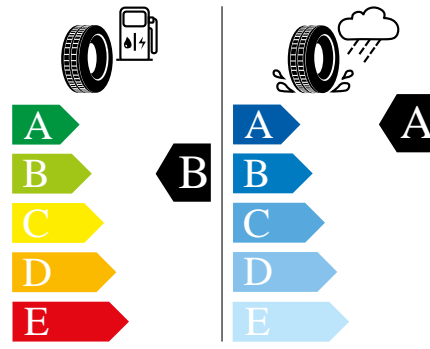

2020/740

Continental 0451177

235/65 R16C 115/113 R C2