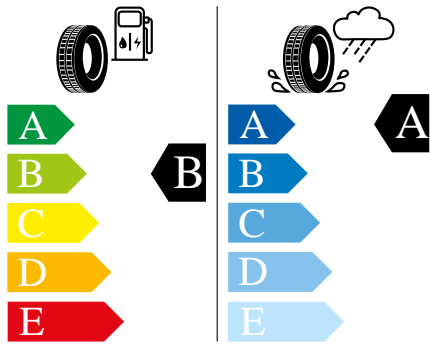

235/65 R16C 115/113R C2

2020/740

Continental 0451669

215.0/75.0 R16 C2

2020/740

Falken 326678

235/65 R16C 115/113 R C2

2020/740